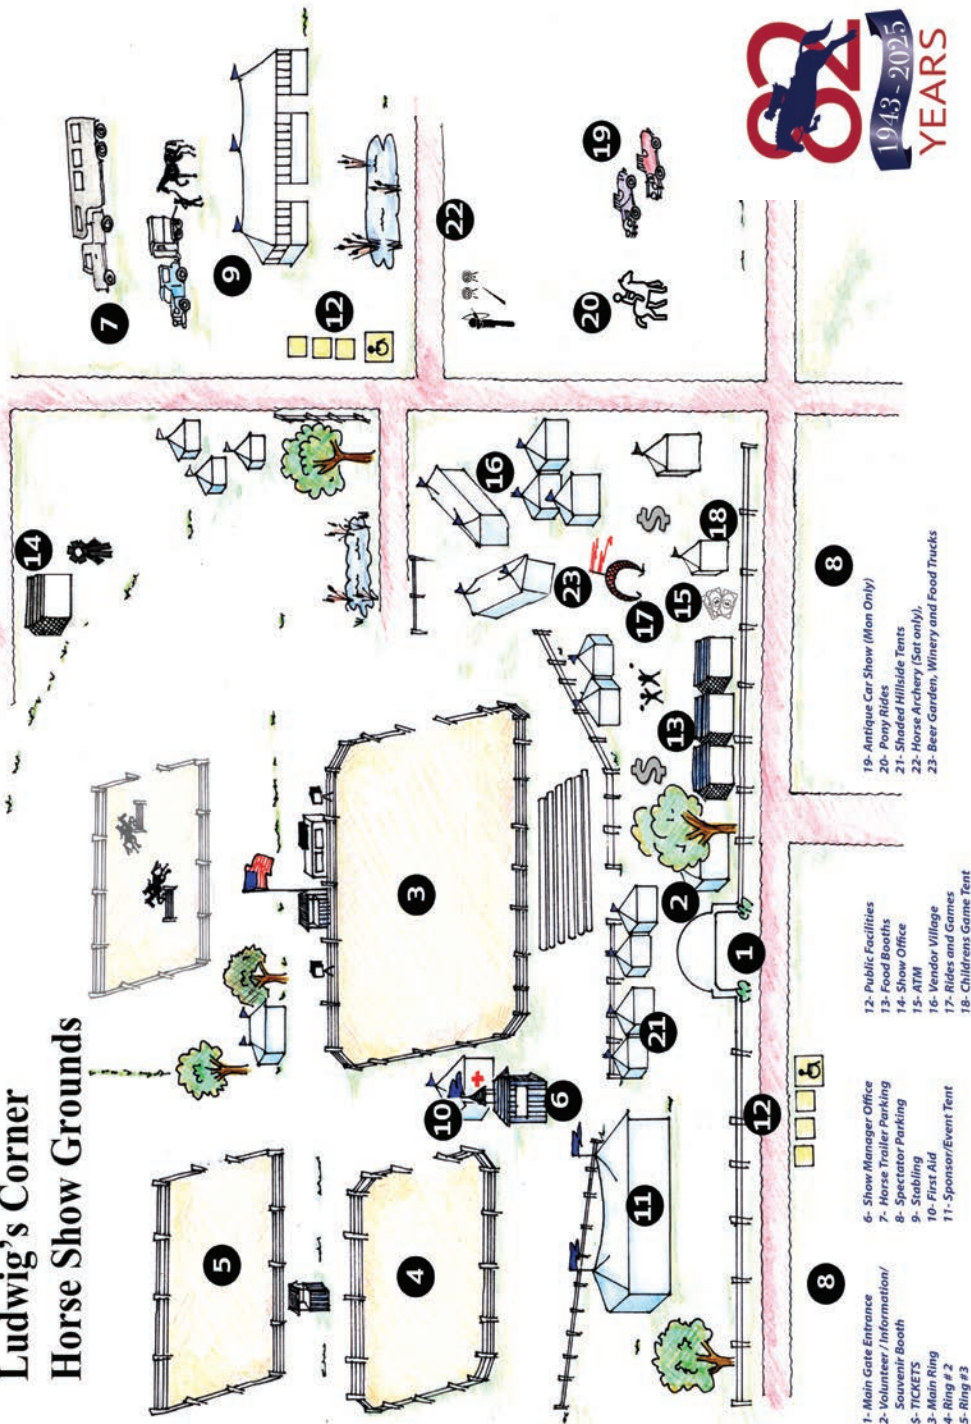

Ludwig's Corner Horse Show Grounds

- 19- Antique Car Show (Non Only)
- 20- Poppy Rides
- 21- Stalls of Hillside Tents
- 22- Horse Archery (Set only)
- 23- Beer Garden, Winery and Food Trucks