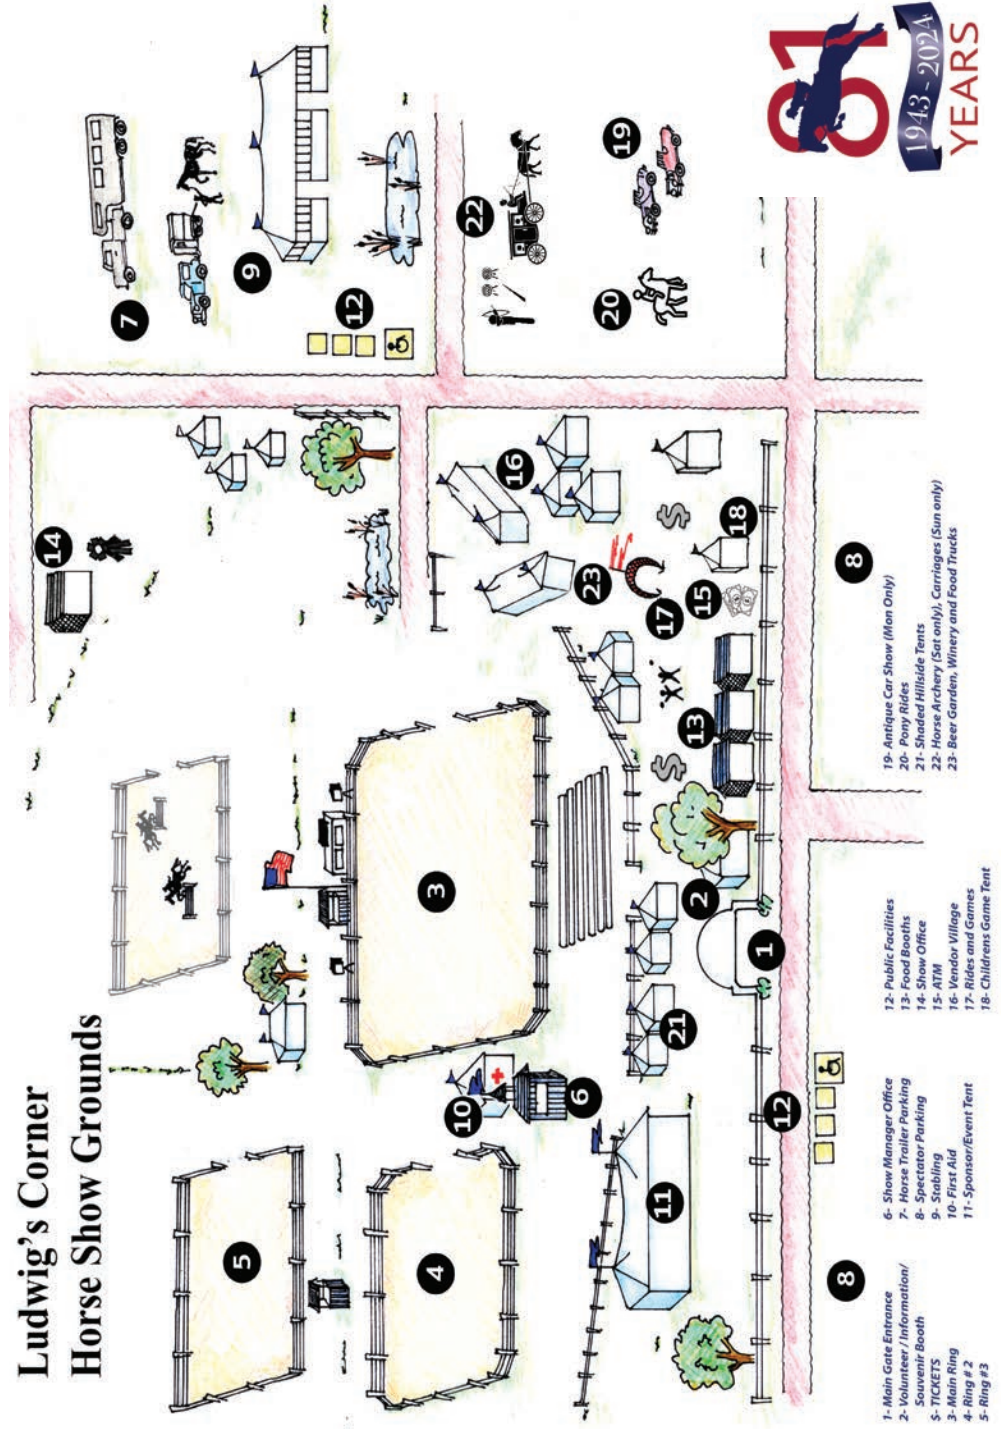

Ludwig's Corner Horse Show Grounds